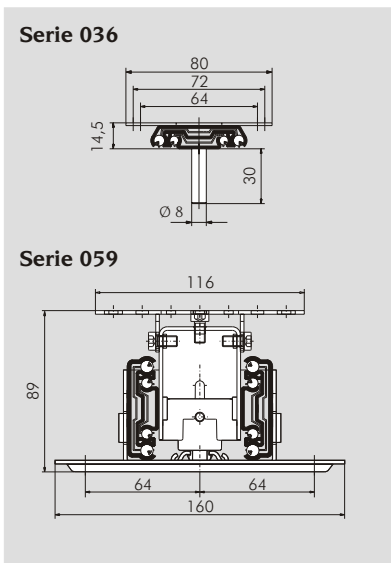

# Full extension pantry slide

**For home, office  
and bedroom furniture**

- dynamic load capacity up to 120 kg
- bottom and top guided
- automatic closing with damping function
- mounting brackets with front adjustment

# Full extension pantry slide

- For home, office and bedroom furniture
- Load capacity up to 120 kg
- 50 mm self-closing device with damper in both bottom and top slide unit
- Packed per set - ready to install

- Material of slide rails: zinc plated steel
- Material of ball retainers: pre-zincd steel
- Material of balls: hardened precision steel

Interior depth [mm]	LK [mm]	Slide travel [mm]	Top slide unit		Bottom slide unit		Set No.
			A [mm]	B [mm]	C [mm]	D [mm]	
455	450	435	288	352	256	110	<b>059.11098</b>
485	480	465	320	352	288	140	<b>059.11099</b>
605	600	585	416	416	416	260	<b>059.11101</b>