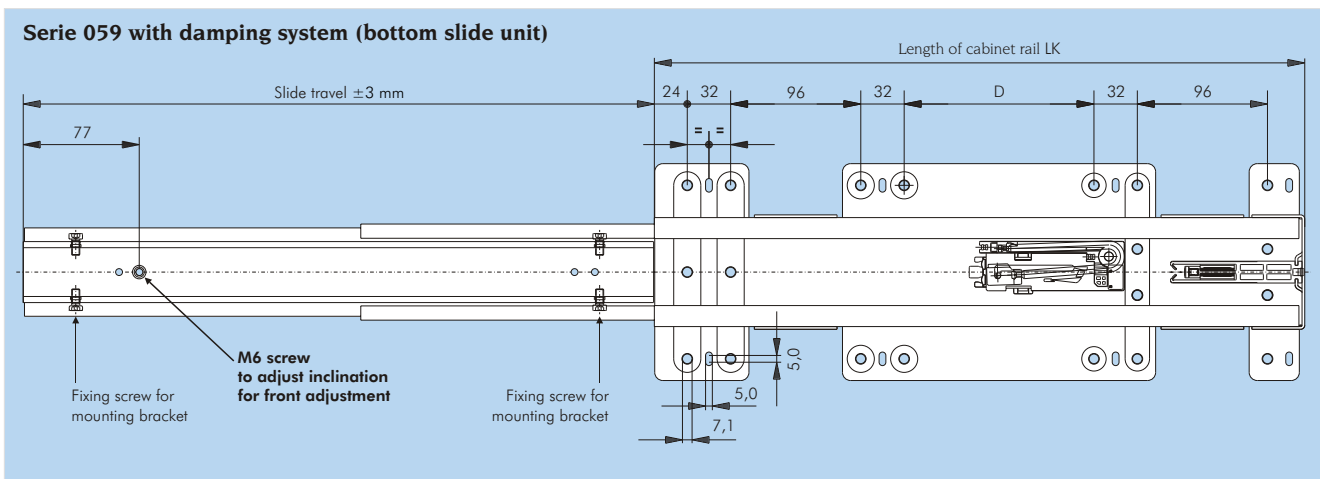

# Full extension pantry slide

- For home, office and bedroom furniture
- Load capacity up to 120 kg
- 50 mm self-closing device with damper in both bottom and top slide unit
- Packed per set - ready to install

- Material of slide rails: zinc plated steel
- Material of ball retainers: pre-zincd steel
- Material of balls: hardened precision steel

Interior depth [mm]	LK [mm]	Slide travel [mm]	Top slide unit		Bottom slide unit		Set No.
			A [mm]	B [mm]	C [mm]	D [mm]	
455	450	435	288	352	256	110	<b>059.11098</b>
485	480	465	320	352	288	140	<b>059.11099</b>
605	600	585	416	416	416	260	<b>059.11101</b>