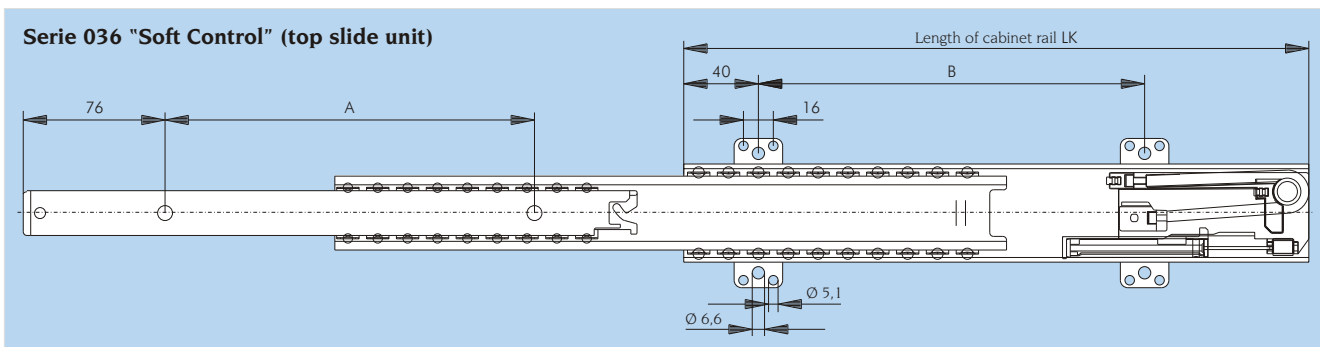

# Full extension pantry slide

**For home, office  
and bedroom furniture**

- dynamic load capacity up to 120 kg
- bottom and top guided
- automatic closing with damping function
- mounting brackets with front adjustment

# Full extension pantry slide

- For home, office and bedroom furniture
- Load capacity up to 120 kg
- 50 mm self-closing device with damper in both bottom and top slide unit
- Packed per set - ready to install

- Material of slide rails: zinc plated steel
- Material of ball retainers: pre-zincd steel
- Material of balls: hardened precision steel

Interior depth [mm]	LK [mm]	Slide travel [mm]	Top slide unit		Bottom slide unit		Set No.
			A [mm]	B [mm]	C [mm]	D [mm]	
455	450	435	288	352	256	110	<b>059.11098</b>
485	480	465	320	352	288	140	<b>059.11099</b>
605	600	585	416	416	416	260	<b>059.11101</b>