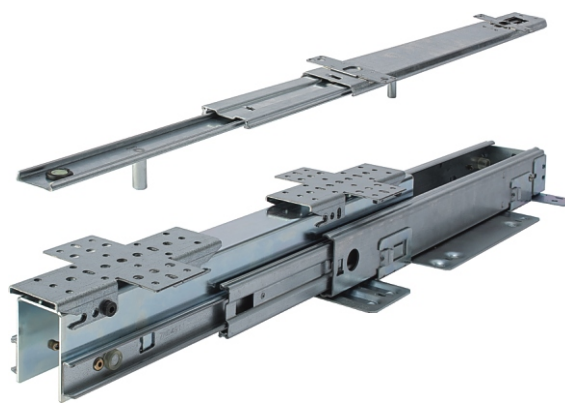

# Full extension pantry slide

**For home, office  
and bedroom furniture**

- dynamic load capacity up to 120 kg
- bottom and top guided
- automatic closing with damping function
- mounting brackets with front adjustment

**SCHOCK**  
M E T A L L

# Full extension pantry slide

- For home, office and bedroom furniture
- Load capacity up to 120 kg
- 50 mm self-closing device with damper in both bottom and top slide unit
- Packed per set - ready to install

- Material of slide rails: zinc plated steel
- Material of ball retainers: pre-zincd steel
- Material of balls: hardened precision steel

Interior depth [mm]	LK [mm]	Slide travel [mm]	Top slide unit		Bottom slide unit		Set No.
			A [mm]	B [mm]	C [mm]	D [mm]	
455	450	435	288	352	256	110	<b>059.11098</b>
485	480	465	320	352	288	140	<b>059.11099</b>
605	600	585	416	416	416	260	<b>059.11101</b>