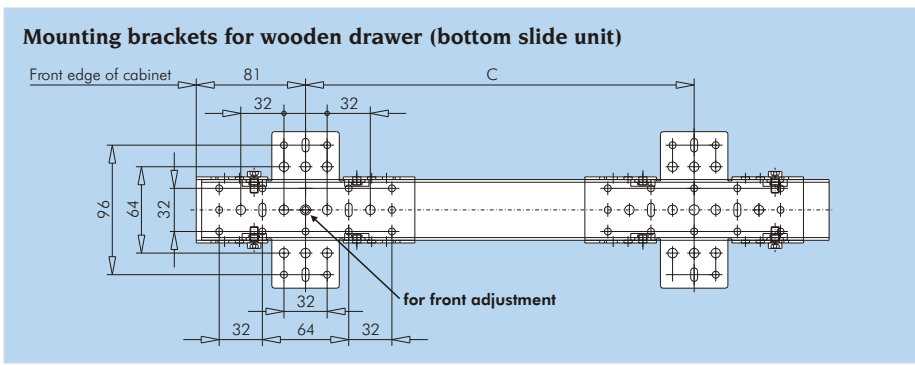

# Full extension pantry slide

**For home, office  
and bedroom furniture**

- dynamic load capacity up to 120 kg
- bottom and top guided
- automatic closing with damping function
- mounting brackets with front adjustment

# Full extension pantry slide

- For home, office and bedroom furniture
- Load capacity up to 120 kg
- 50 mm self-closing device with damper in both bottom and top slide unit
- Packed per set - ready to install

- Material of slide rails: zinc plated steel
- Material of ball retainers: pre-zincd steel
- Material of balls: hardened precision steel

Interior depth [mm]	LK [mm]	Slide travel [mm]	Top slide unit		Bottom slide unit		Set No.
			A [mm]	B [mm]	C [mm]	D [mm]	
455	450	435	288	352	256	110	<b>059.11098</b>
485	480	465	320	352	288	140	<b>059.11099</b>
605	600	585	416	416	416	260	<b>059.11101</b>