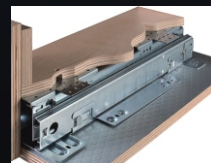

# Full extension pantry slide

**For home, office  
and bedroom furniture**

- dynamic load capacity up to 120 kg
- bottom and top guided
- automatic closing with damping function
- mounting brackets with front adjustment

# Full extension pantry slide

- For home, office and bedroom furniture
- Load capacity up to 120 kg
- 50 mm self-closing device with damper in both bottom and top slide unit
- Packed per set - ready to install

- Material of slide rails: zinc plated steel
- Material of ball retainers: pre-zincd steel
- Material of balls: hardened precision steel

Interior depth [mm]	LK [mm]	Slide travel [mm]	Top slide unit		Bottom slide unit		Set No.
			A [mm]	B [mm]	C [mm]	D [mm]	
455	450	435	288	352	256	110	<b>059.11098</b>
485	480	465	320	352	288	140	<b>059.11099</b>
605	600	585	416	416	416	260	<b>059.11101</b>